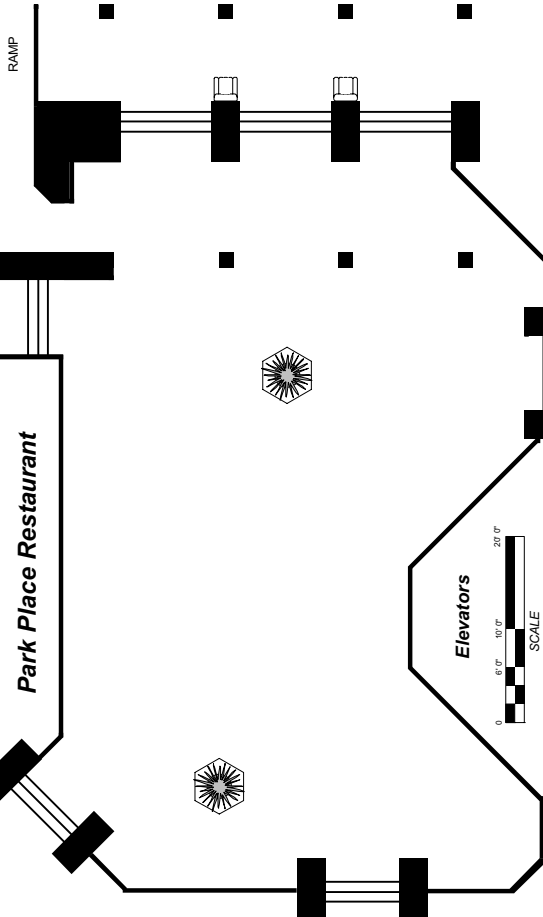

<<< Hallway to Jefferson B & C